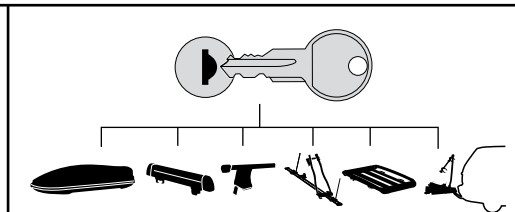

WW ▶ Thule Sweden AB, Box 69, 330 33 Hillerstorp, SWEDEN

NA ▶ Thule Inc., 42 Silvermine Road, Seymour, Connecticut 06483, USA

info@thule.com

customer.service@thule.com

www.thule.com